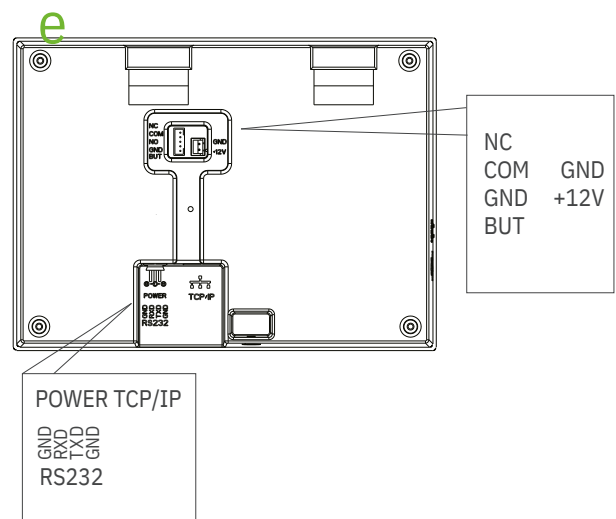

Interfac

What's in the