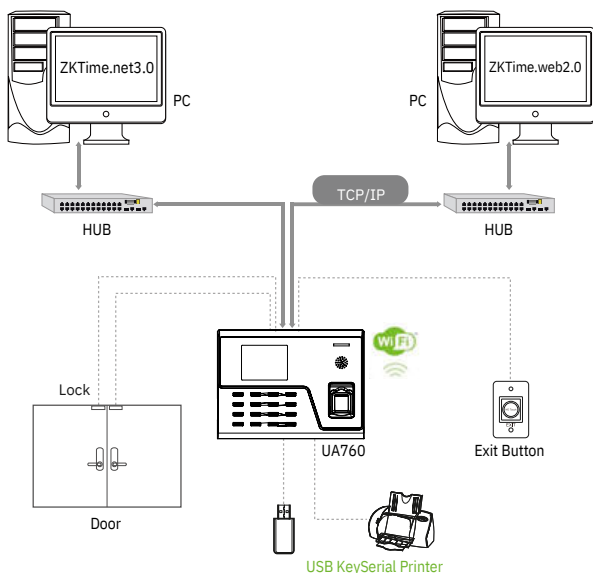

Specifications

User Capacity	3000
Fingerprint Capacity	1000
ID Card Capacity	3000 optional
Record Capacity	50,000
Display	2.8" color screen
Communication	TCP/IP, WiFi, USB-host
Standard Functions	9 Digit User ID, T9 Input, SMS, DST, Self-Service Query, Automatic Status Switch,
Optional Functions	Ring bell ID/Mifare, WDMS, RS232 External Printer
Access Control Interface	3rd Party Electric Lock, Exit Button
Software	ZKTime.Net 3.0
Power Supply	DC 12V/1.5A
Dimension	186*138*43.6mm (LxWxT)
Operating Temp.	0 °C - 45 °C
Operating Humidity	20% - 80%

Configuration